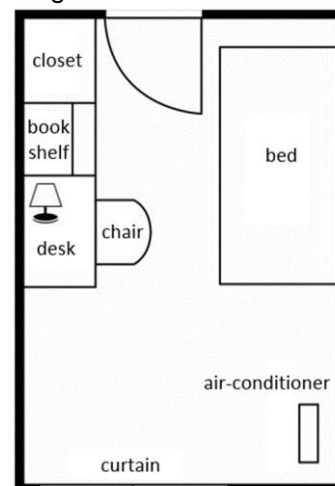

Designated Accommodation for Short-Term International Students

1. Name and Address

Female dormitory: Dormy Nakakasai (ドーマー中葛西)

Address: 3-25-5 Nakakasai, Edogawa-ku, Tokyo 134-0083 Japan

〒134-0083 東京都江戸川区中葛西 3-25-5

3. Individual Facilities (in each room) Room size: approx. 8.10 m²

Air-conditioner, bed, desk, chair, lighting (room, desk),
Closet, bookshelf, Wi-Fi, TV-outlet, mattress

e.g.

4. Fees (tax included)

1) Rent (administration fee included) 家賃