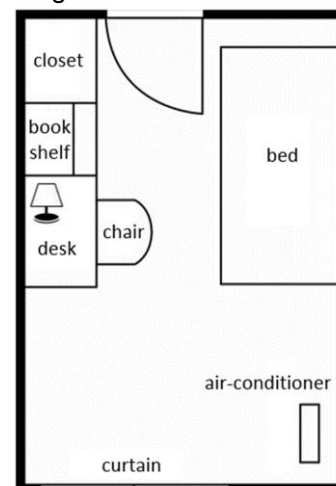

Designated Accommodation for Short-Term International Students

1. Name and Address

Male dormitory: Dormy Minamikasai (ドーミー南葛西)

Address: 2-2-18 Minamikasai, Edogawa-ku, Tokyo 134-0085 Japan

〒134-0085 東京都江戸川区南葛西 2-2-18

3. Individual Facilities (in each room) Room size: approx. 8.10 m²

Air-conditioner, bed, desk, chair, lighting (room, desk),
Closet, bookshelf, Wi-Fi, TV-outlet, mattress

e.g.

4. Fees (tax included)

1) Rent (administration fee included) 家賃