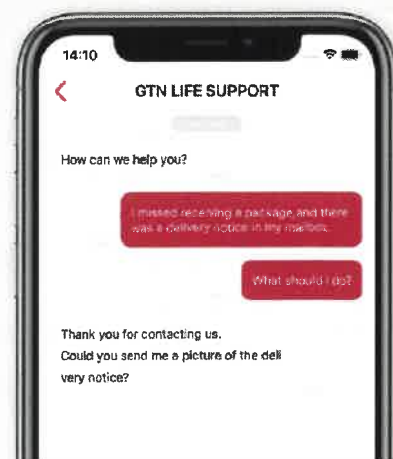

International students only

SIM & Life Support in Japan

SIM card (Postpay)

Required Documents
所需文件

Residence Card
在留卡

Student Card or Passport
学生证或护照

Multi-language Support

5G High-Speed Internet
+ Phone number

Convenience Store Payment
Credit Card NOT Required

No Cancellation Fee

VOICE + DATA	Before Promotion 原价	Promotional Price 优惠价
5GB	~~¥1,980~~	¥1,480
15GB	~~¥3,480~~	¥2,980
25GB	~~¥4,980~~	¥4,480

Life Support (GTN Assistants)

Optional Service 可选服务

An App that provides consultation on daily life questions and medical interpretation available in your language (up to 19 languages) \1,078/month
一个提供日常生活问题的咨询和医疗翻译的APP。多达19种语言可供选择。 \1,078元/月

What you can do	Frequently Asked
Questions about daily life	• I want to arrange for re-delivery of my parcel • I want to ask the City Hall some questions
Living issues	• I want to know how to separate garbage • There is something wrong with my home installations
Medical interpretation	• I need to check for a nearby hospital that speaks English • I want to tell the doctor my conditions

Apply here

Global Trust Networks Co.,Ltd.

AKIYAMA BLD. 2nd Floor, 1-15-15, Okubo, Shinjuku-ku,
Tokyo 169-0072 Japan

03-5155-4673

info@gtn-mobile.com

https://30434.gtnm.jp