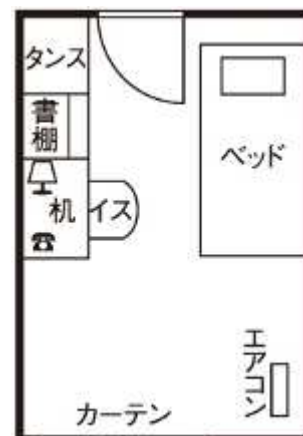

### Female dormitory: Dormy Hirai 2 (ドーミー平井2)

Address: 4-25-2 Hirai, Edogawa-ku, Tokyo 132-0035 Japan

〒132-0035 東京都江戸川区平井 4-25-2

The nearest station : Hirai station(JR Sobu-Line)

Telephone (Superintendent): +81-3-5836-7130

## 3. Individual Facilities (in each room) Room size: 9.02 m<sup>2</sup>

Air-conditioner, bed, desk, chair, lighting (Room, Desk),  
Closet, bookshelf, Internet, TV-outlet, IP-Telephone