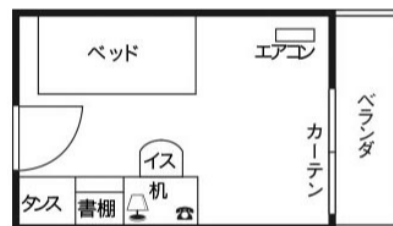

Designated Accommodation for Short-Term International Students

1. Name and Address

Female dormitory: Dormy Shimokitazawa (ドーマー下北沢)

Address: 1-15-9 Daita, Setagaya-ku, Tokyo 155-0033, Japan

〒155-0033 東京都世田谷区代田 1 丁目 1 5 - 9

Telephone (Superintendent): +81-3-3410-6301

Fax (Superintendent): +81-3-3410-6302

2. Common/Shared Facilities

Dining room, kitchen, bath & shower rooms, laundry area, TV

3. Individual Facilities (in each room) Room size: 9.60 m²