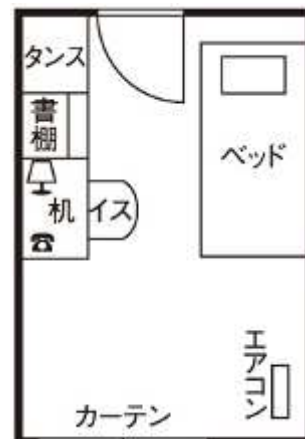

Designated Accommodation for Short-Term International Students

1. Name and Address

Dorm Name: Dormy Minamikasai (ドーミー南葛西)

Address: 2-2-18 Minamikasai, Edogawa-ku, Tokyo 134-0085 Japan

〒134-0085 東京都江戸川区南葛西 2-2-18

Telephone (Superintendent): +81-3-3686-0346

Fax (Superintendent): +81-3-3804-7598

2. Common/Shared Facilities

Dining room, kitchen, bath & shower rooms, laundry area,
bike-parking lot, TV

3. Individual Facilities (in each room) **Room size: 8.10 m²**

Air-conditioner, bed, desk, chair, lighting (Room, Desk),
closet, bookshelf, Internet, TV-outlet, IP-Telephone

4. Fees

1) Rent (includes communal fee) 家賃

Exchange Student 247,200 yen / 6 months 494,400 yen / year

Privately-Financed Student 397,200 yen / 6 months 794,400 yen / year

※Exchange student will be subsidized 25,000yen/month for rent of Dormitory.

※Included two meals a day except Sundays and national holidays

2) Bedding rental 寝具レンタル

10,260 yen /3 month, 17,820 yen / 6 months, 25,000 yen / year

3) Utilities (electricity, gas and water) 光熱水費

Subsidized by Hosei Univ.

4) Telephone –monthly charges 電話代

Responsibility of the Student

5) Phone and Internet basic charge- 3,600 yen+ tax / month **(Fixed monthly charge)**

電話およびインターネット基本料金 1ヶ月 3,600円+税金 **(月額固定料金)**

Responsibility of the Student

Costs may slightly vary according to the revised contract between Hosei University and the management company "Kyoritsu".

5. Gate opening time (Curfew) : 6:30 AM ~ 0:00 AM

* Please note that you cannot enter the dorm after 0:00 AM.

6. Commuting

About 45 minutes to our Ichigaya campus by train and walk.

(Commuting fee is responsible of the students. It costs around ¥5,000 to ¥7,000 yen a month)

定期券 : 1ヶ月約 5,000円~7,000円

Kasai to Iidabashi by Tokyo Metro Tozai Line: 23-27 minutes (Direct)

東京メトロ東西線 葛西⇄飯田橋 23-27分 (直通)

(November 2017)